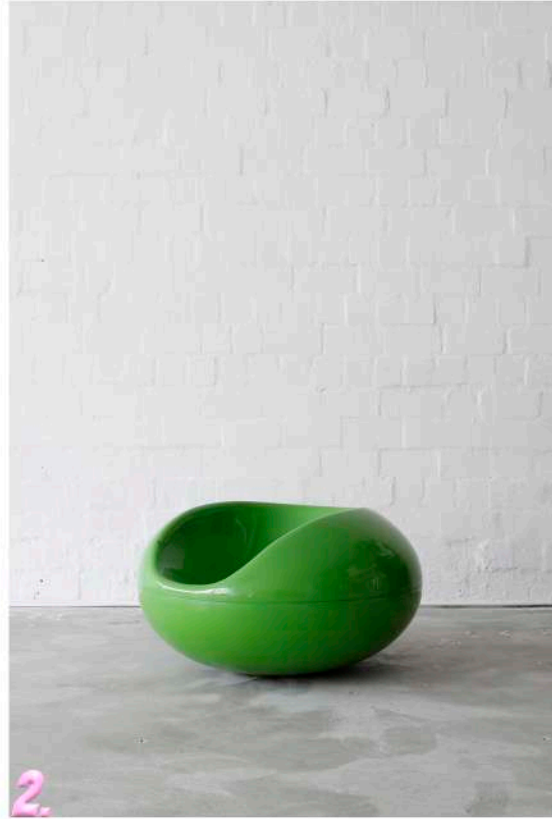

STUDIO

AMANO

PROPS

LOUNGE CHAIRS

LOUNGE CHAIRS

1. HAY - ROUND ONE

2. ASKO - PASTILLE CHAIR

3. KARTELL - LCP

4. WASSILY CHAIR STYLE

CHAIRS

CHAIRS

5. DULTON - LOTUS

6. BLUE CANTILEVER - MART STAM STYLE

7. LEATHER CANTILEVER - MR 20 STYLE

8. WIRE CHAIR - RINALDI STYLE

9. LÜBKE - VONO COGNAC